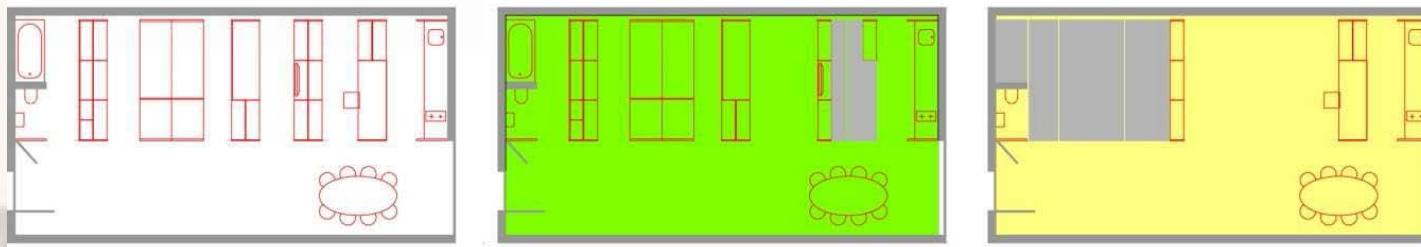

elastic_LIVING

clei
Il fascino dell'ingegno

Designer Angelo Roventa
www.angeloroventa.com